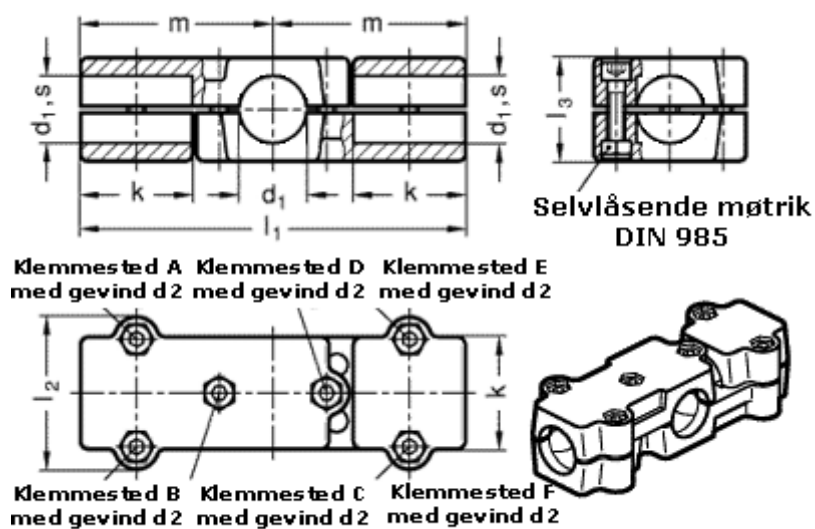

Article number: 20195B40762SW

Description: E+G double T-angel clamps
GN 195-B40-76-2-SW

Measures

d1 = B 40

d2 = M10

k = 76

l1 = 254

l2 = 98

l3 = 70

m = 127